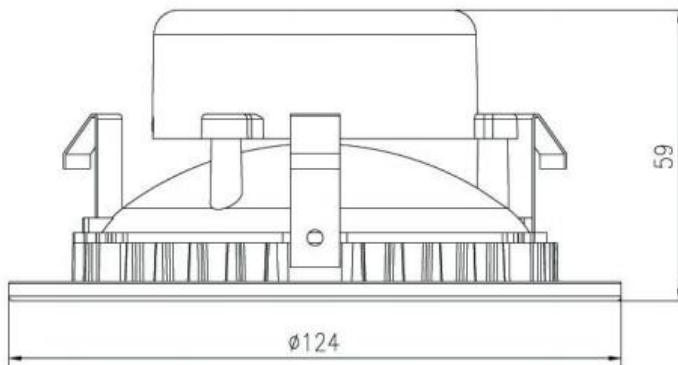

### Characteristics

Item Number	D204
Description	4" LED Indirect down light
Voltage	120V AC
Power	10W
Dimmable	Yes
LED Type	SMD
CRI	> 80/90
Lumens	650 lms
Color	2,700K
Life time	50,000 hours
Certificate	<b>ETL,Energy Star,FCC,Lighting Facts,LM79,LM80</b>

### Easy to Install in 3 Easy Steps:

Step1: Twist adaptor into socket.

Step2: Insert male connector into female one.

Step3: Insert LED trim.

**Size :  $\Phi 124 \times 59 \text{mm}$  (4.88 x 2.32")**