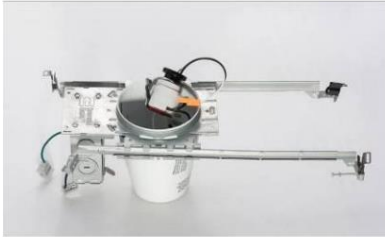

### Characteristics

Item Number	D204
Description	4" LED Indirect down light
Voltage	120V AC
Power	10W
Dimmable	Yes
LED Type	SMD
CRI	> 80/90
Lumens	650 lms
Color	2,700K
Life time	50,000 hours
Certificate	<b>ETL,Energy Star,FCC,Lighting Facts,LM79,LM80</b>

### Easy to Install in 3 Easy Steps:

Step1: Twist adaptor into socket.

Step2: Insert male connector into female one.

Step3: Insert LED trim.

**Size :  $\Phi 124 \times 59 \text{mm}$  (4.88 x 2.32")**