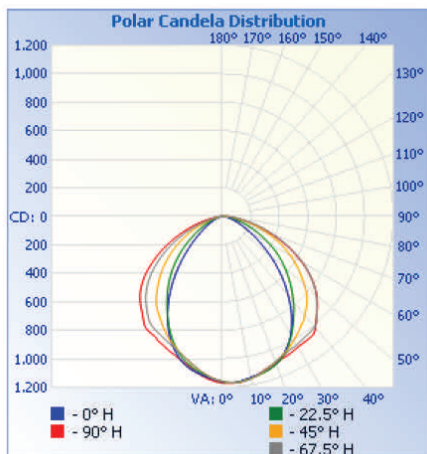

LIGHTING SPECIFICATIONS:

- LED type/brand: Philips Lumileds LEDs
- Total lumens: 2900lm and 3000lm
- Up to 100 lumens per watt
- Dimmable: No
- Color temperature: 3000K/ 5000K
- Color rendering index: 82 ~ 84
- Beam angle: 104°
- Operating temperature: -20°C (-4°F) to 40°C (104°F)
- 100% dip-tested under load

LF3-30CW-KN
LF3-30WW-KN

LED Flood Lights Ipad Series—Knuckle

MODEL	WATTS	VOLTAGE	LUMENS	COLOR TEMP
LF3-30CW-KN	30W	100~277v	3000 LM	5000K
LF3-30WW-KN	30W	100~277v	2900 LM	3000K

PHOTOMETRICS:

Illuminance Plots

Illuminance at a Distance

Center Beam fc	Beam Width	Illuminance
4.02 fc	30.0 ft	57.8 ft
1.00 fc	59.9 ft	115.7 ft
0.45 fc	89.9 ft	173.5 ft
0.25 fc	119.8 ft	231.4 ft
0.16 fc	149.8 ft	289.2 ft
0.11 fc	179.7 ft	347.1 ft

Vert. Spread: 82.8°
Horiz. Spread: 119.1°

Photometric Data

ISOCANDELA DIAGRAM

ISOLUX DIAGRAM