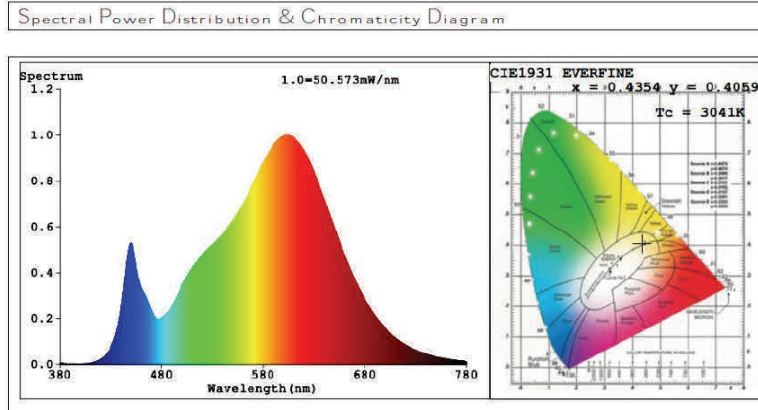

PHOTOMETRICS: