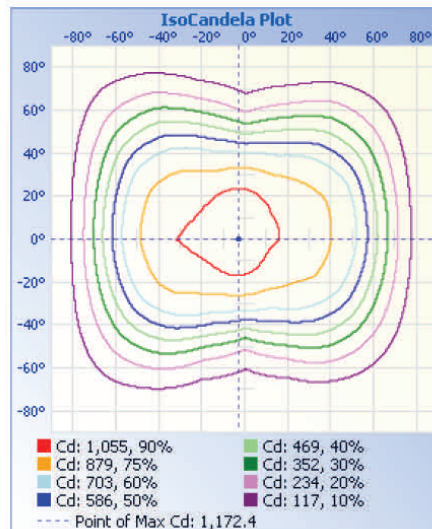

LIGHTING SPECIFICATIONS:

- LED type/brand: Philips Lumileds LEDs
- Total lumens: 2900lm and 3000lm
- Up to 100 lumens per watt
- Dimmable: No
- Color temperature: 3000K/ 5000K
- Color rendering index: 82 ~ 84
- Beam angle: 104°
- Operating temperature: -20°C (-4°F) to 40°C (104°F)
- 100% dip-tested under load

Illuminance at a Distance

Center Beam fc	Beam Width	Illuminance
4.02 fc	30.0 ft	57.8 ft
1.00 fc	59.9 ft	115.7 ft
0.45 fc	89.9 ft	173.5 ft
0.25 fc	119.8 ft	231.4 ft
0.16 fc	149.8 ft	289.2 ft
0.11 fc	179.7 ft	347.1 ft

Vert. Spread: 82.8°
Horiz. Spread: 119.1°

Photometric Data

ISOCANDELA DIAGRAM

ISOLUX DIAGRAM