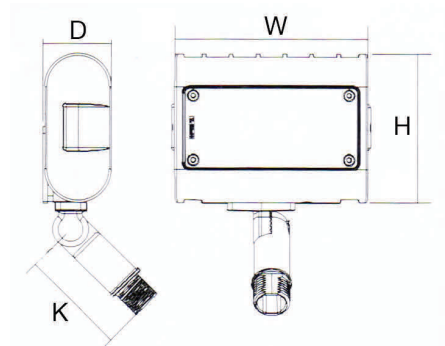

JOB NAME: _____

DATE: _____

TYPE: _____

Mounts to landscape post or any 1/2" hub

Fully adjustable 1/2" threaded knuckle for aiming versatility

Easily mounts to 1/2" hub on weatherproof box

DIMENSIONS:

6-3/4"(W) x 5-1/8"(H) x 1-3/5"(D) x 3-2/3"(K)