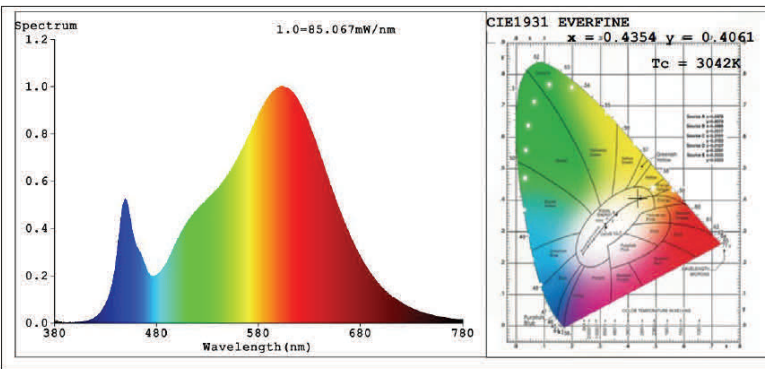

ELECTRICAL SPECIFICATIONS:

- Voltage: 120~277 volts, 60Hz AC
- Wattage: 50W
- Other wattages: 15W, 30W
- Power factor: .9~.97

LIGHTING SPECIFICATIONS:

- LED type/brand: Philips Lumileds LEDs
- Total lumens: 4900 and 5000lm
- Up to 100 lumens per watt
- Dimmable: No
- Color temperature: 3000K/ 5000K
- Color rendering index: 82 ~ 84
- Beam angle: 104°
- Operating temperature: -20°C (-4°F) to 40°C (104°F)
- 100% dip-tested under load

PHOTOMETRICS:

Spectral Power Distribution & Chromaticity Diagram

ILLUMINANCE PLOTS

Photometric Data

ISOCANDELA DIAGRAM

ISOLUX DIAGRAM