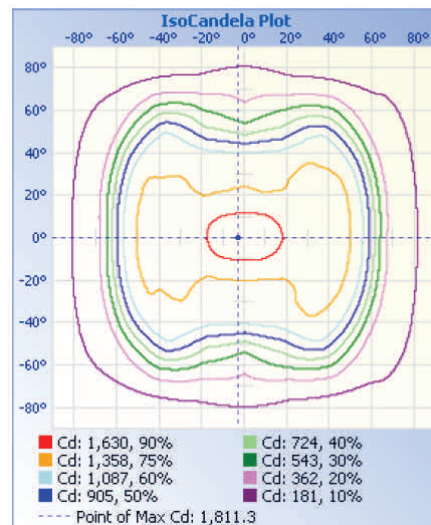

ELECTRICAL SPECIFICATIONS:

- Voltage: 120~277 volts, 60Hz AC
- Wattage: 50W
- Other wattages: 15W, 30W
- Power factor: .9~.97

LIGHTING SPECIFICATIONS:

- LED type/brand: Philips Lumileds LEDs
- Total lumens: 4900 and 5000lm
- Up to 100 lumens per watt
- Dimmable: No
- Color temperature: 3000K/ 5000K
- Color rendering index: 82 ~ 84
- Beam angle: 104°
- Operating temperature: -20°C (-4°F) to 40°C (104°F)
- 100% dip-tested under load

JOB NAME: _____

DATE: _____

TYPE: _____

LF3-50CW-KN LF3-50WW-KN

LED Flood Lights 3 Series With Adjustable Knuckle

MODEL	WATTS	VOLTAGE	LUMENS	COLOR TEMP
LF3-50CW-KN	50W	100~277V AC	5000 LM	5000K
LF3-50WW-KN	50W	100~277V AC	4900 LM	3000K

PHOTOMETRICS:

Spectral Power Distribution & Chromaticity Diagram

ILLUMINANCE PLOTS

Photometric Data

ISOCANDELA DIAGRAM

ISOLUX DIAGRAM