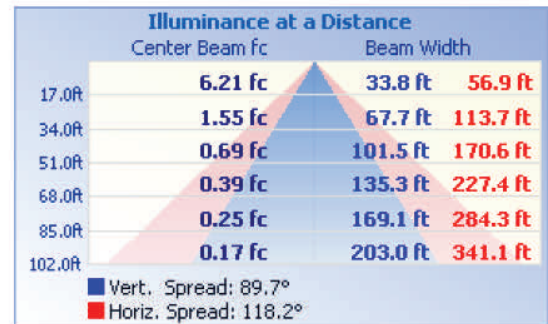

ELECTRICAL SPECIFICATIONS:

- Voltage: 120~277 volts, 60Hz AC
- Wattage: 50W
- Other wattages: 15W, 30W
- Power factor: .9~.97

LIGHTING SPECIFICATIONS:

- LED type/brand: Philips Lumileds LEDs
- Total lumens: 4900 and 5000lm
- Up to 100 lumens per watt
- Dimmable: No
- Color temperature: 3000K/ 5000K
- Color rendering index: 82 ~ 84
- Beam angle: 104°
- Operating temperature: -20°C (-4°F) to 40°C (104°F)
- 100% dip-tested under load

JOB NAME: _____

DATE: _____

TYPE: _____

LF3-50CW-KN LF3-50WW-KN

LED Flood Lights 3 Series With Adjustable Knuckle

MODEL	WATTS	VOLTAGE	LUMENS	COLOR TEMP
LF3-50CW-KN	50W	100~277V AC	5000 LM	5000K
LF3-50WW-KN	50W	100~277V AC	4900 LM	3000K

PHOTOMETRICS:

Spectral Power Distribution & Chromaticity Diagram

ILLUMINANCE PLOTS

Photometric Data

ISOCANDELA DIAGRAM

ISOLUX DIAGRAM