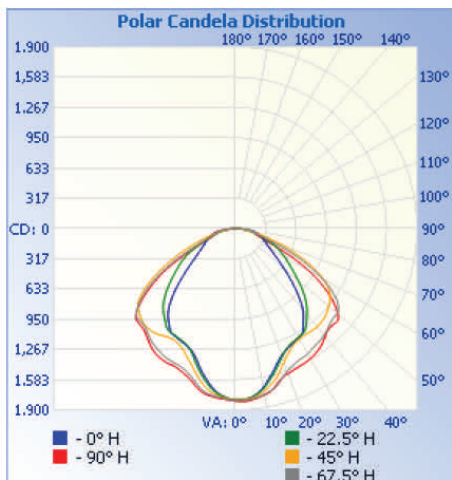

ELECTRICAL SPECIFICATIONS:

- Voltage: 120~277 volts, 60Hz AC
- Wattage: 50W
- Other wattages: 15W, 30W
- Power factor: .9~.97

LIGHTING SPECIFICATIONS:

- LED type/brand: Philips Lumileds LEDs
- Total lumens: 4900 and 5000lm
- Up to 100 lumens per watt
- Dimmable: No
- Color temperature: 3000K/ 5000K
- Color rendering index: 82 ~ 84
- Beam angle: 104°
- Operating temperature: -20°C (-4°F) to 40°C (104°F)
- 100% dip-tested under load

JOB NAME: _____

DATE: _____

TYPE: _____

LF3-50CW-KN LF3-50WW-KN

LED Flood Lights 3 Series With Adjustable Knuckle

MODEL	WATTS	VOLTAGE	LUMENS	COLOR TEMP
LF3-50CW-KN	50W	100~277V AC	5000 LM	5000K
LF3-50WW-KN	50W	100~277V AC	4900 LM	3000K

PHOTOMETRICS:

Spectral Power Distribution & Chromaticity Diagram

ILLUMINANCE PLOTS

Photometric Data

ISOCANDELA DIAGRAM

ISOLUX DIAGRAM