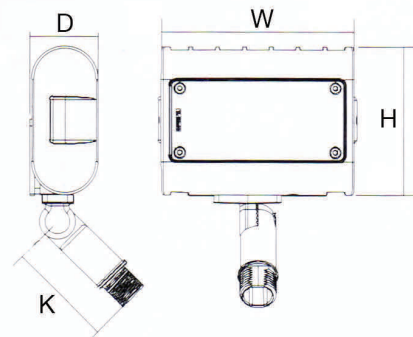

Mounts to landscape post or any 1/2" hub

Fully adjustable 1/2" threaded knuckle for aiming versatility

Easily mounts to 1/2" hub on weatherproof box

DIMENSIONS:

8-1/2"(W) x 6"(H) x 1-4/5"(D) x 3-2/3"(K)

LF3-50CW-KN LF3-50WW-KN